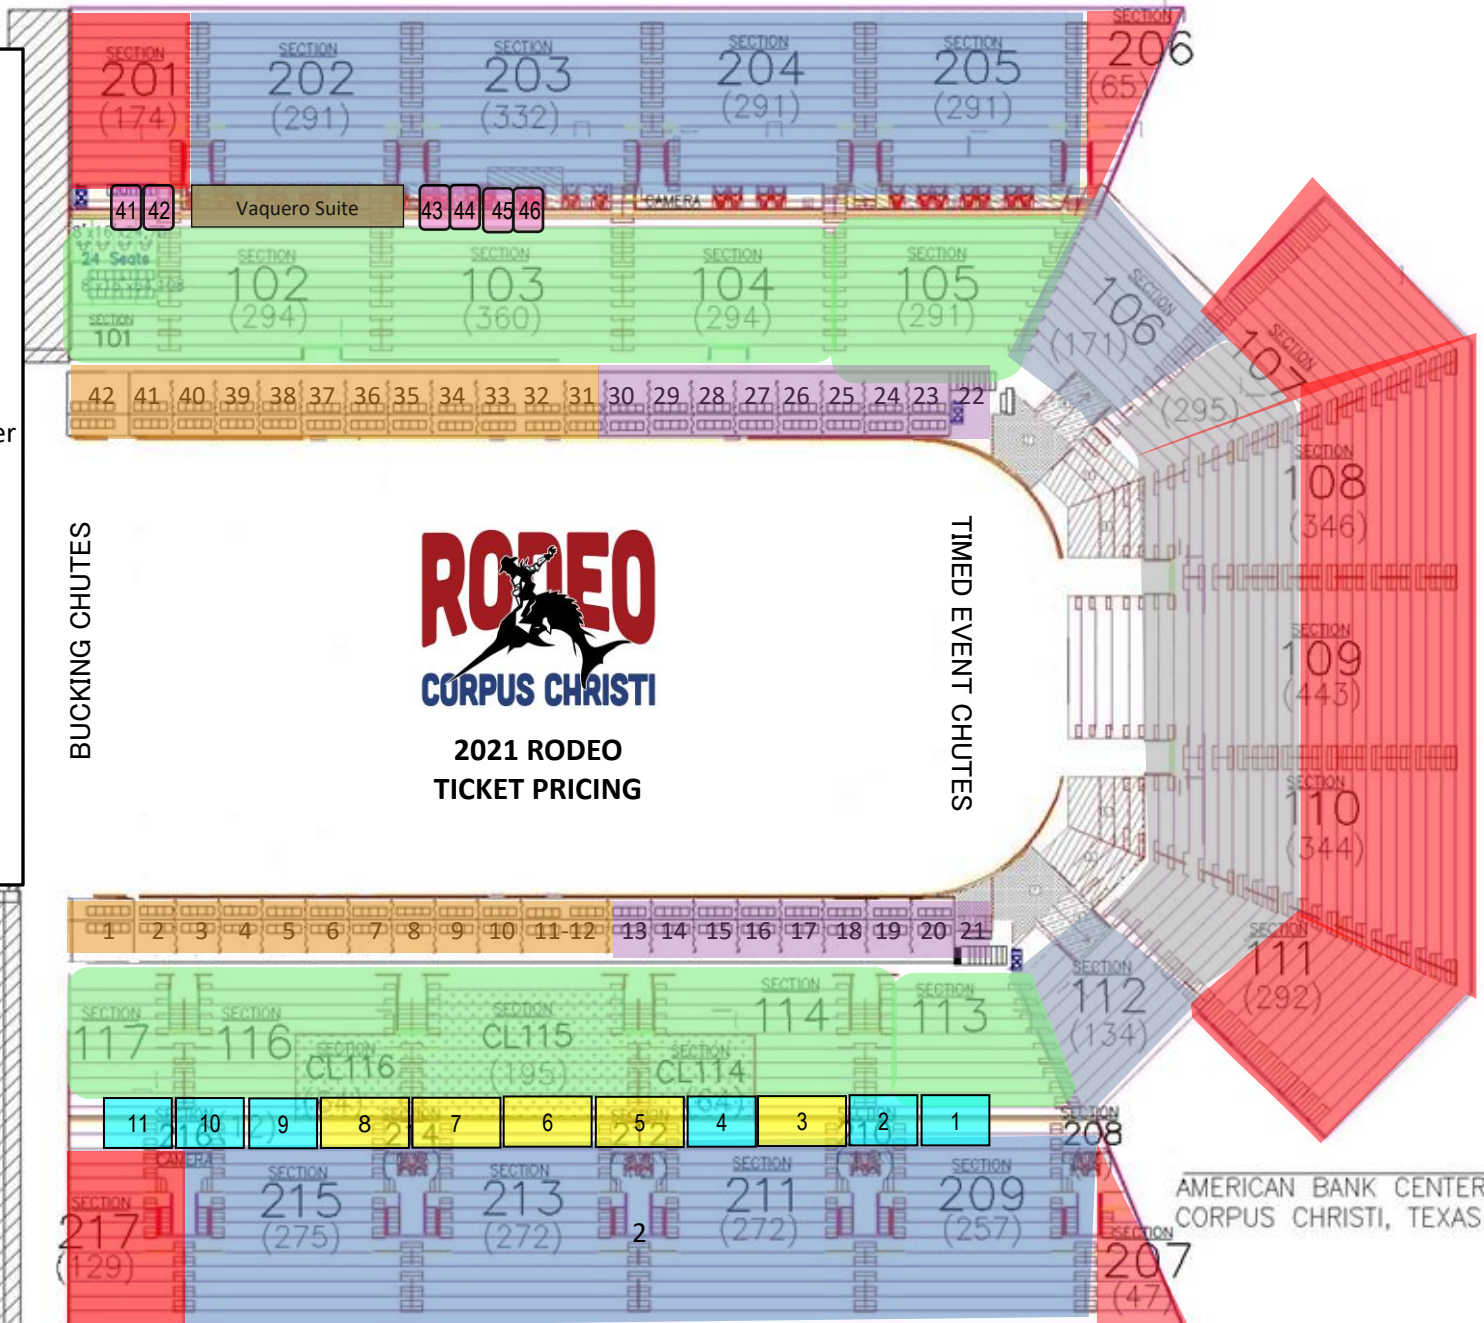

- \$20 Seat
- \$30 Seat
- \$40 Seat
- \$50 Seat
- \$1,750 Upper Level Box
- \$4,000 Dirt Level Box
- \$4,200 Dirt Level Box
- \$2,200/Perf Small Suite
- \$3,000/Perf Large Suite

**2021 RODEO
TICKET PRICING**

AMERICAN BANK CENTER
CORPUS CHRISTI, TEXAS